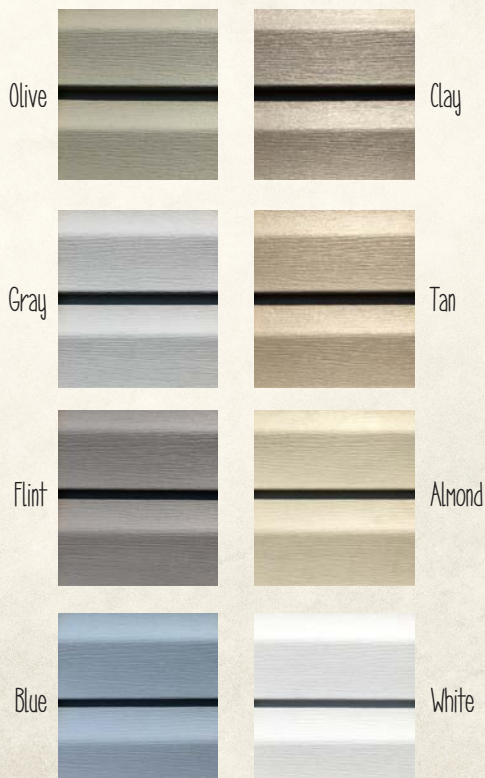

Naval Purple Novel Lilac Calypso Daffodil Lime Green Carolina Blue Orange Exuberant Pink Pink

Bright paint for Playhouses only

Charcoal Brown Chestnut Brown Wedgewood Blue Avocado White Cape Cod Gray Stoltzfus Beige Clay Dark Green Stauffer Red

Available for all wooden structures

SHUTTERS

Clay Gray Green Brown White Blue Black Red

VINYL SIDING

Olive

Gray

Flint

Blue

Clay

Tan

Almond

White

SHINGLES

Gray Frost

Forest Green

Black